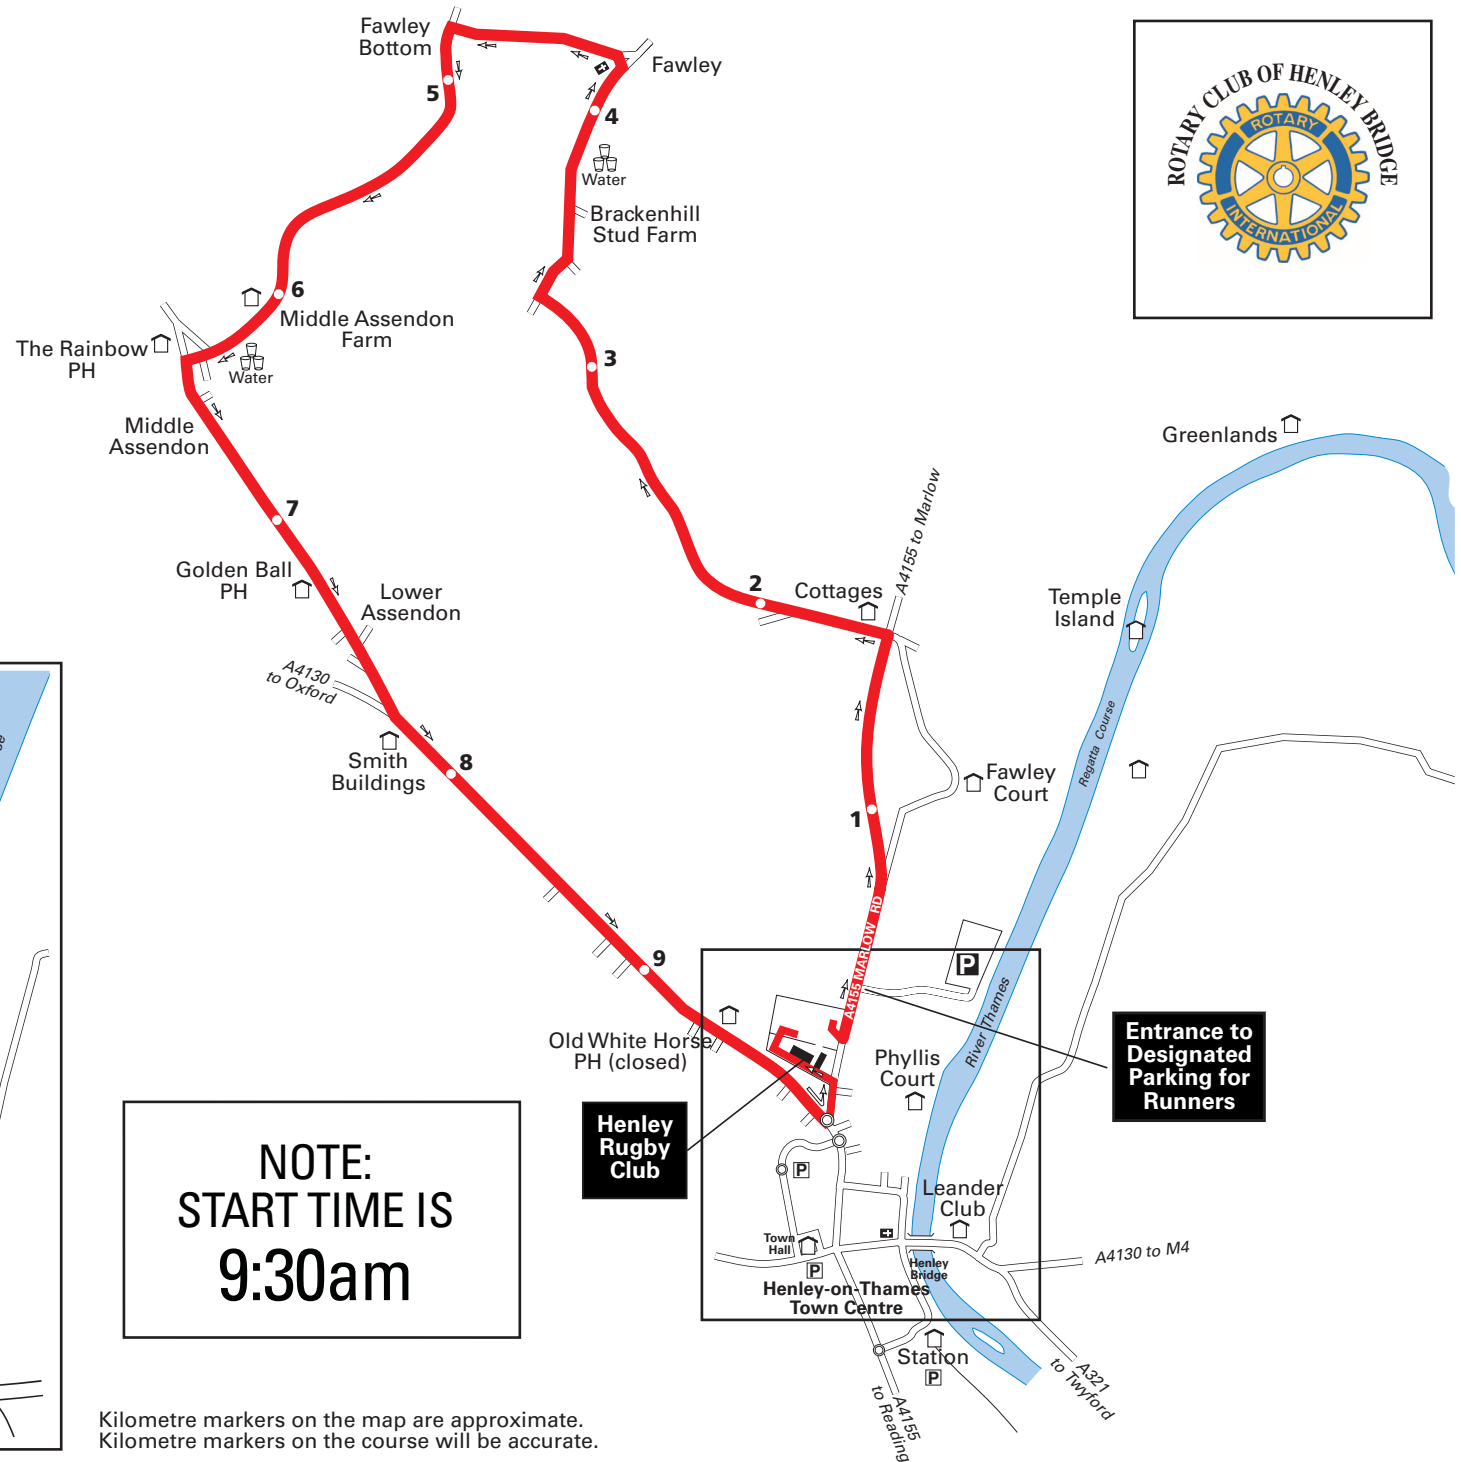

Henley Standard 10k course map

Race starts at 9:30am from
Henley Rugby Club RG9 2JA

**NOTE:
START TIME IS
9:30am**

Kilometre markers on the map are approximate.
Kilometre markers on the course will be accurate.