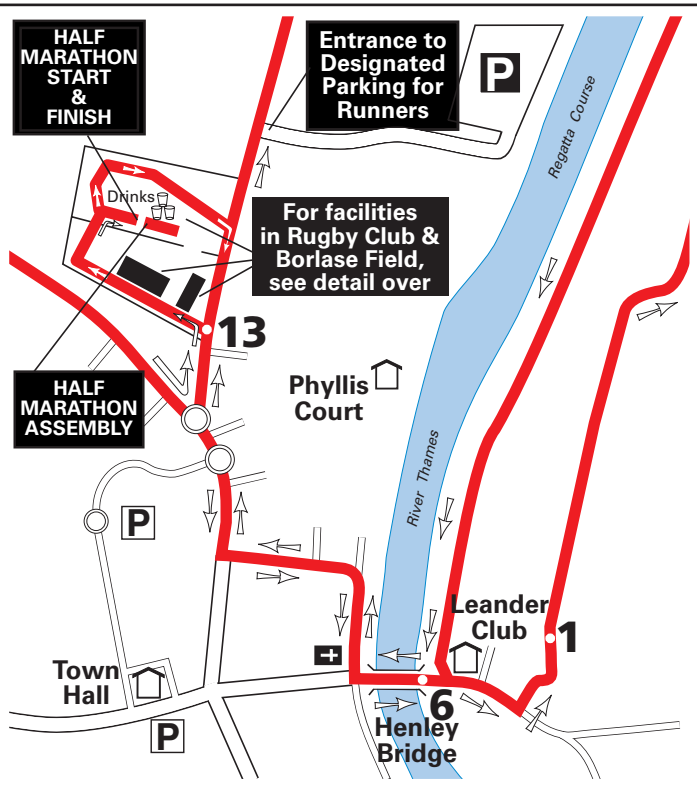

**Rotary**  
Clubs of Henley

Main Sponsor of  
Half Marathon:

# Henley Half Marathon course map

Race starts at 9:30am from  
Henley Rugby Club  
RG9 2JA

Mile markers on the map are approximate.  
Mile markers on the course will be accurate.

**NOTE:**  
START TIME IS  
**9:30am**