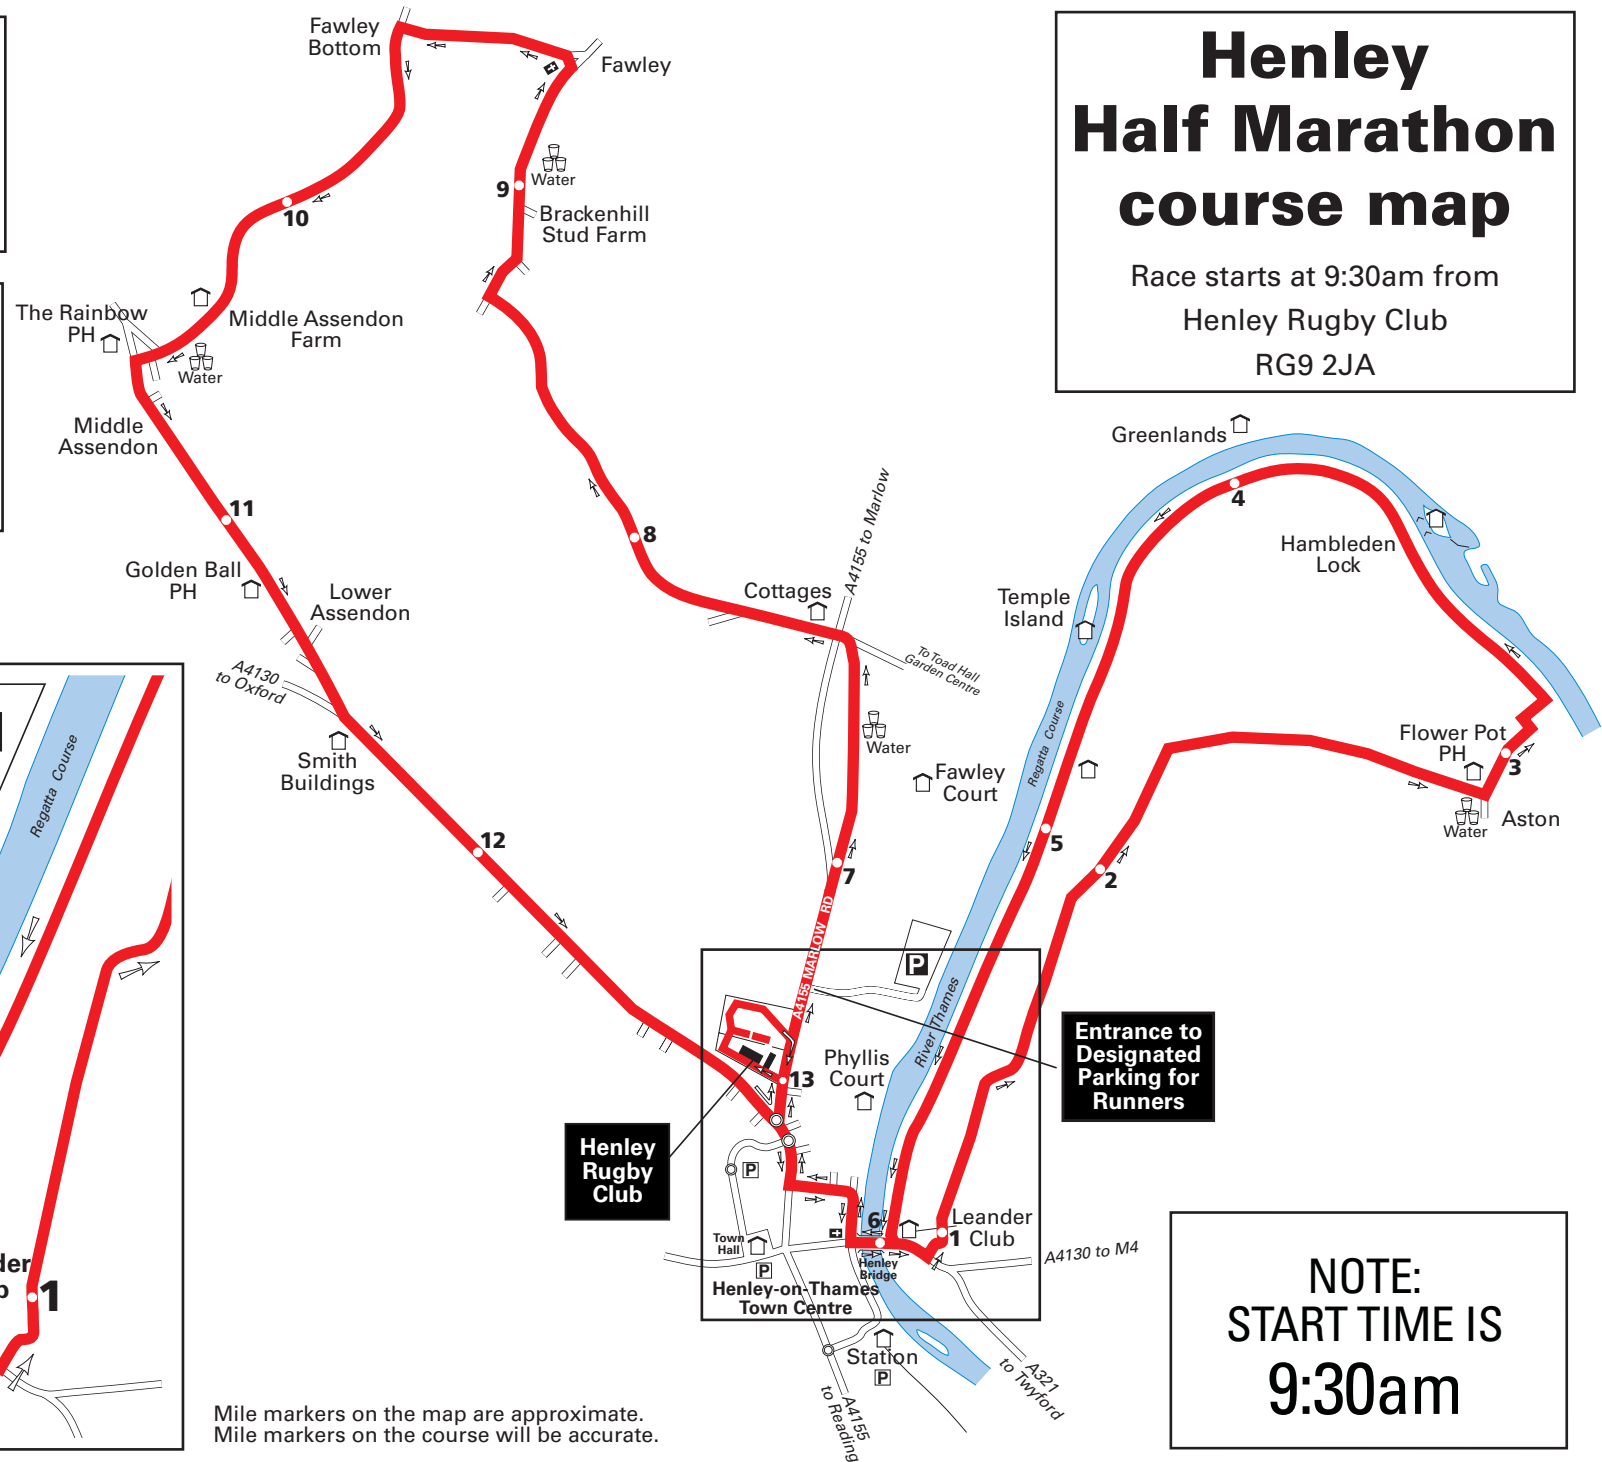

**Rotary**  
Clubs of Henley

Main Sponsor of  
Half Marathon:

# Henley Half Marathon course map

Race starts at 9:30am from  
Henley Rugby Club  
RG9 2JA

Mile markers on the map are approximate.  
Mile markers on the course will be accurate.

**NOTE:**  
START TIME IS  
**9:30am**